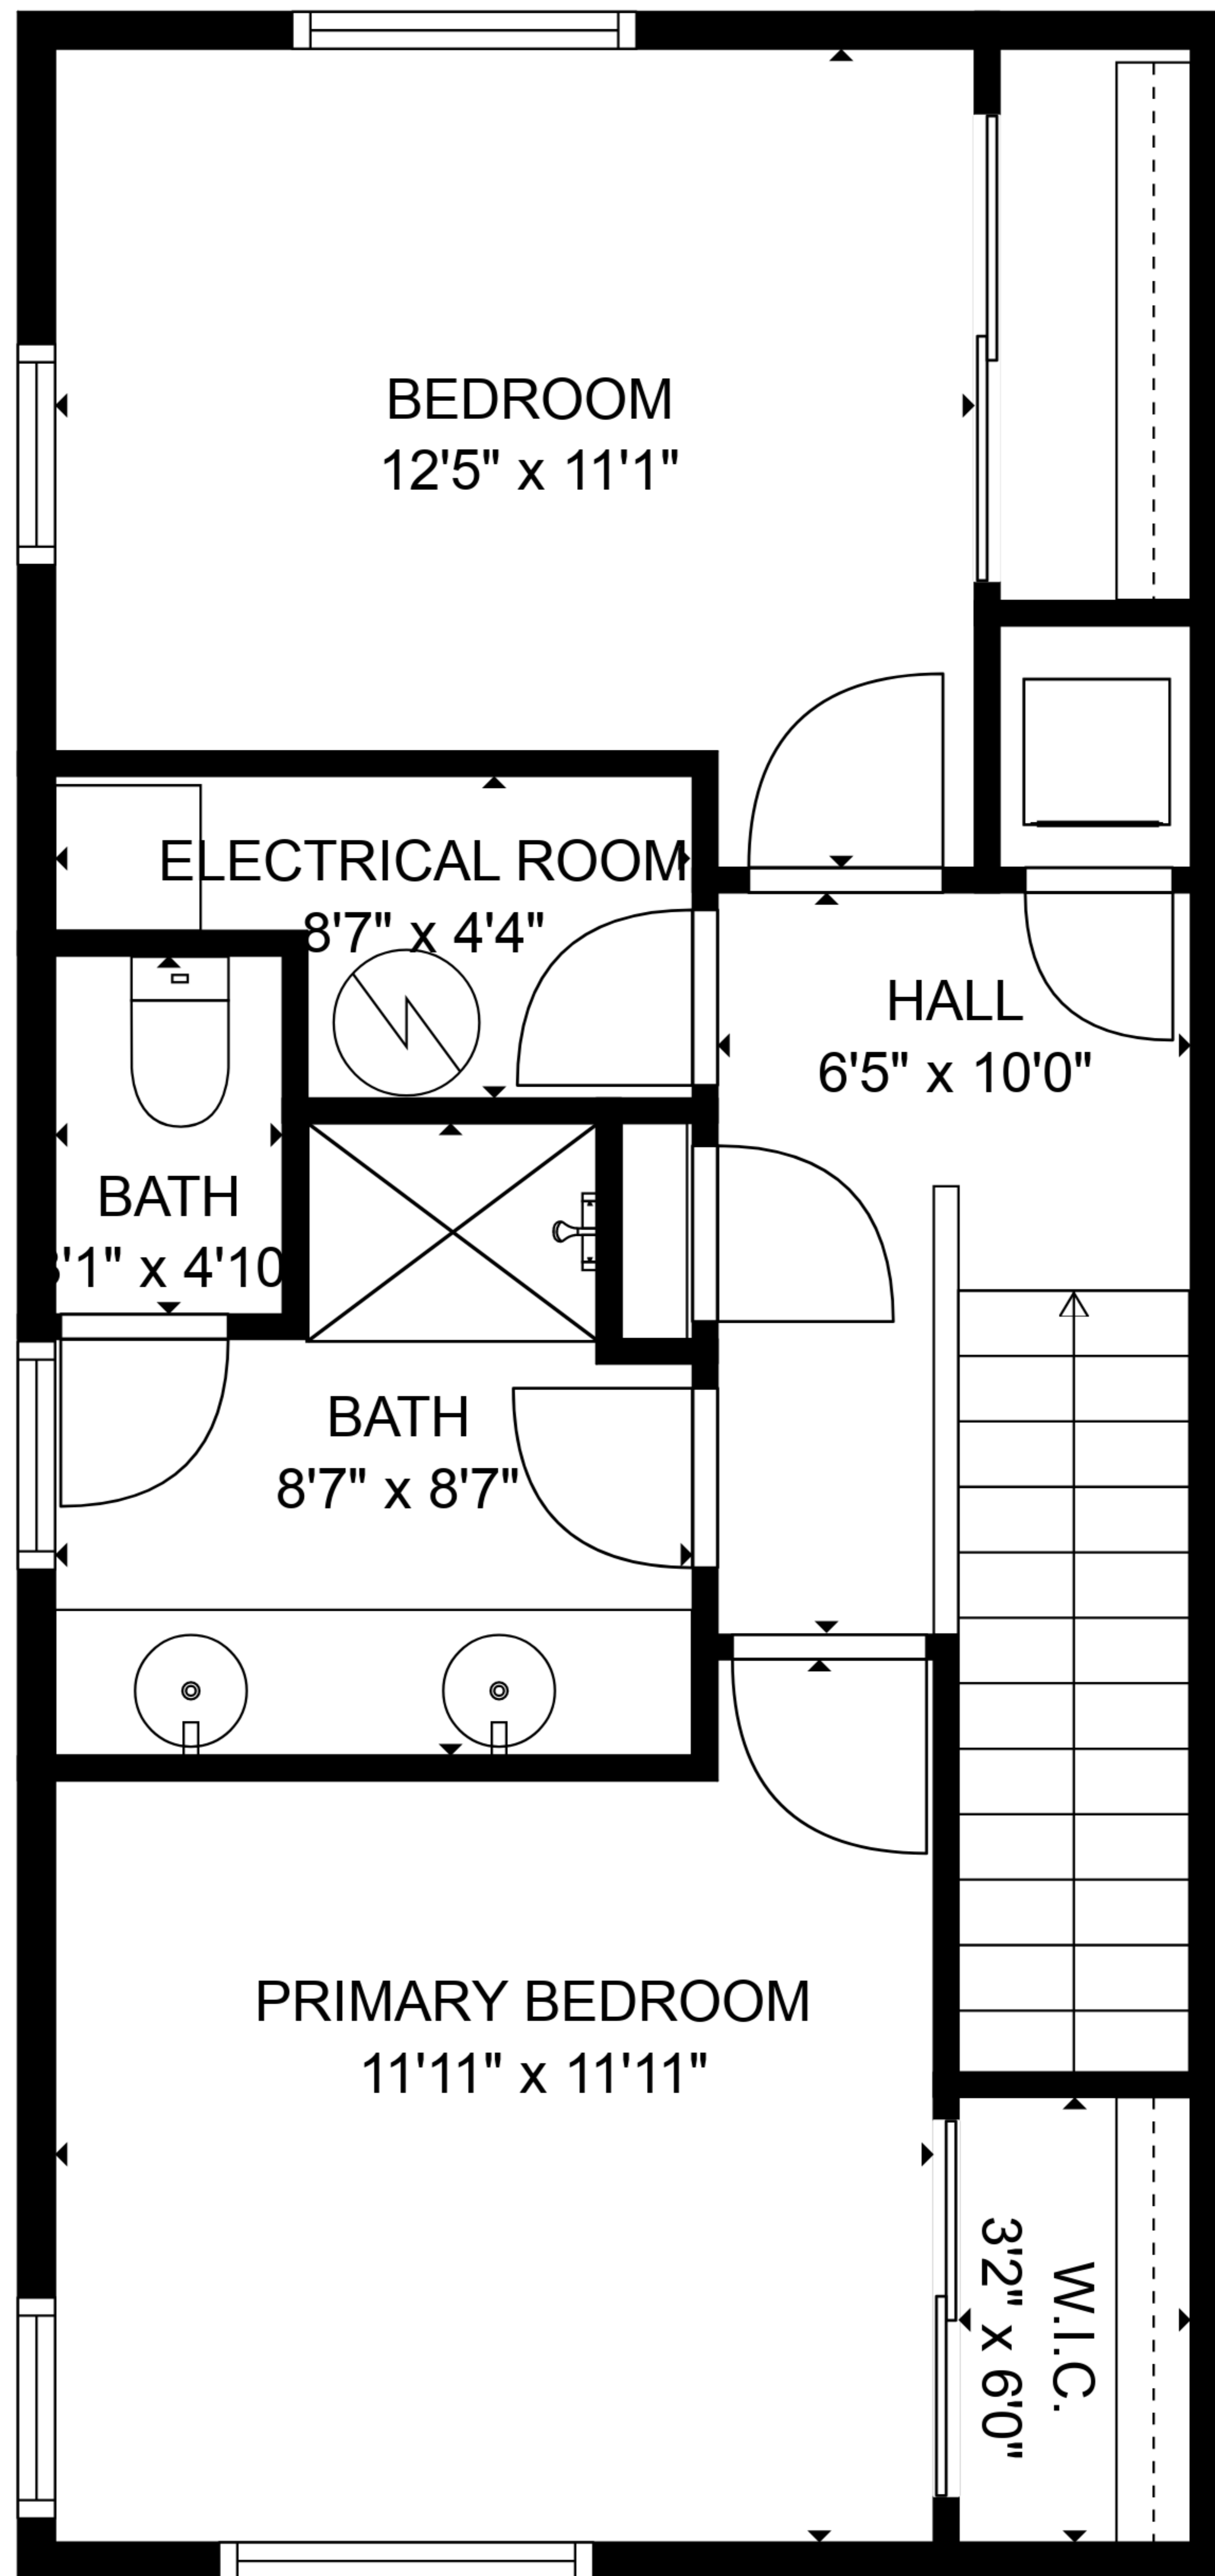

TOTAL: 1004 sq. ft

FLOOR 1: 515 sq. ft, FLOOR 2: 489 sq. ft

EXCLUDED AREAS: PATIO: 158 sq. ft, PORCH: 83 sq. ft, ELECTRICAL ROOM: 30 sq. ft

SIZES AND DIMENSIONS ARE APPROXIMATE, ACTUAL MAY VARY.

TOTAL: 1004 sq. ft

FLOOR 1: 515 sq. ft, FLOOR 2: 489 sq. ft

EXCLUDED AREAS: PATIO: 158 sq. ft, PORCH: 83 sq. ft, ELECTRICAL ROOM: 30 sq. ft

SIZES AND DIMENSIONS ARE APPROXIMATE, ACTUAL MAY VARY.

FLOOR 1

FLOOR 2

TOTAL: 1004 sq. ft

FLOOR 1: 515 sq. ft, FLOOR 2: 489 sq. ft

EXCLUDED AREAS: PATIO: 158 sq. ft, PORCH: 83 sq. ft, ELECTRICAL ROOM: 30 sq. ft

SIZES AND DIMENSIONS ARE APPROXIMATE, ACTUAL MAY VARY.