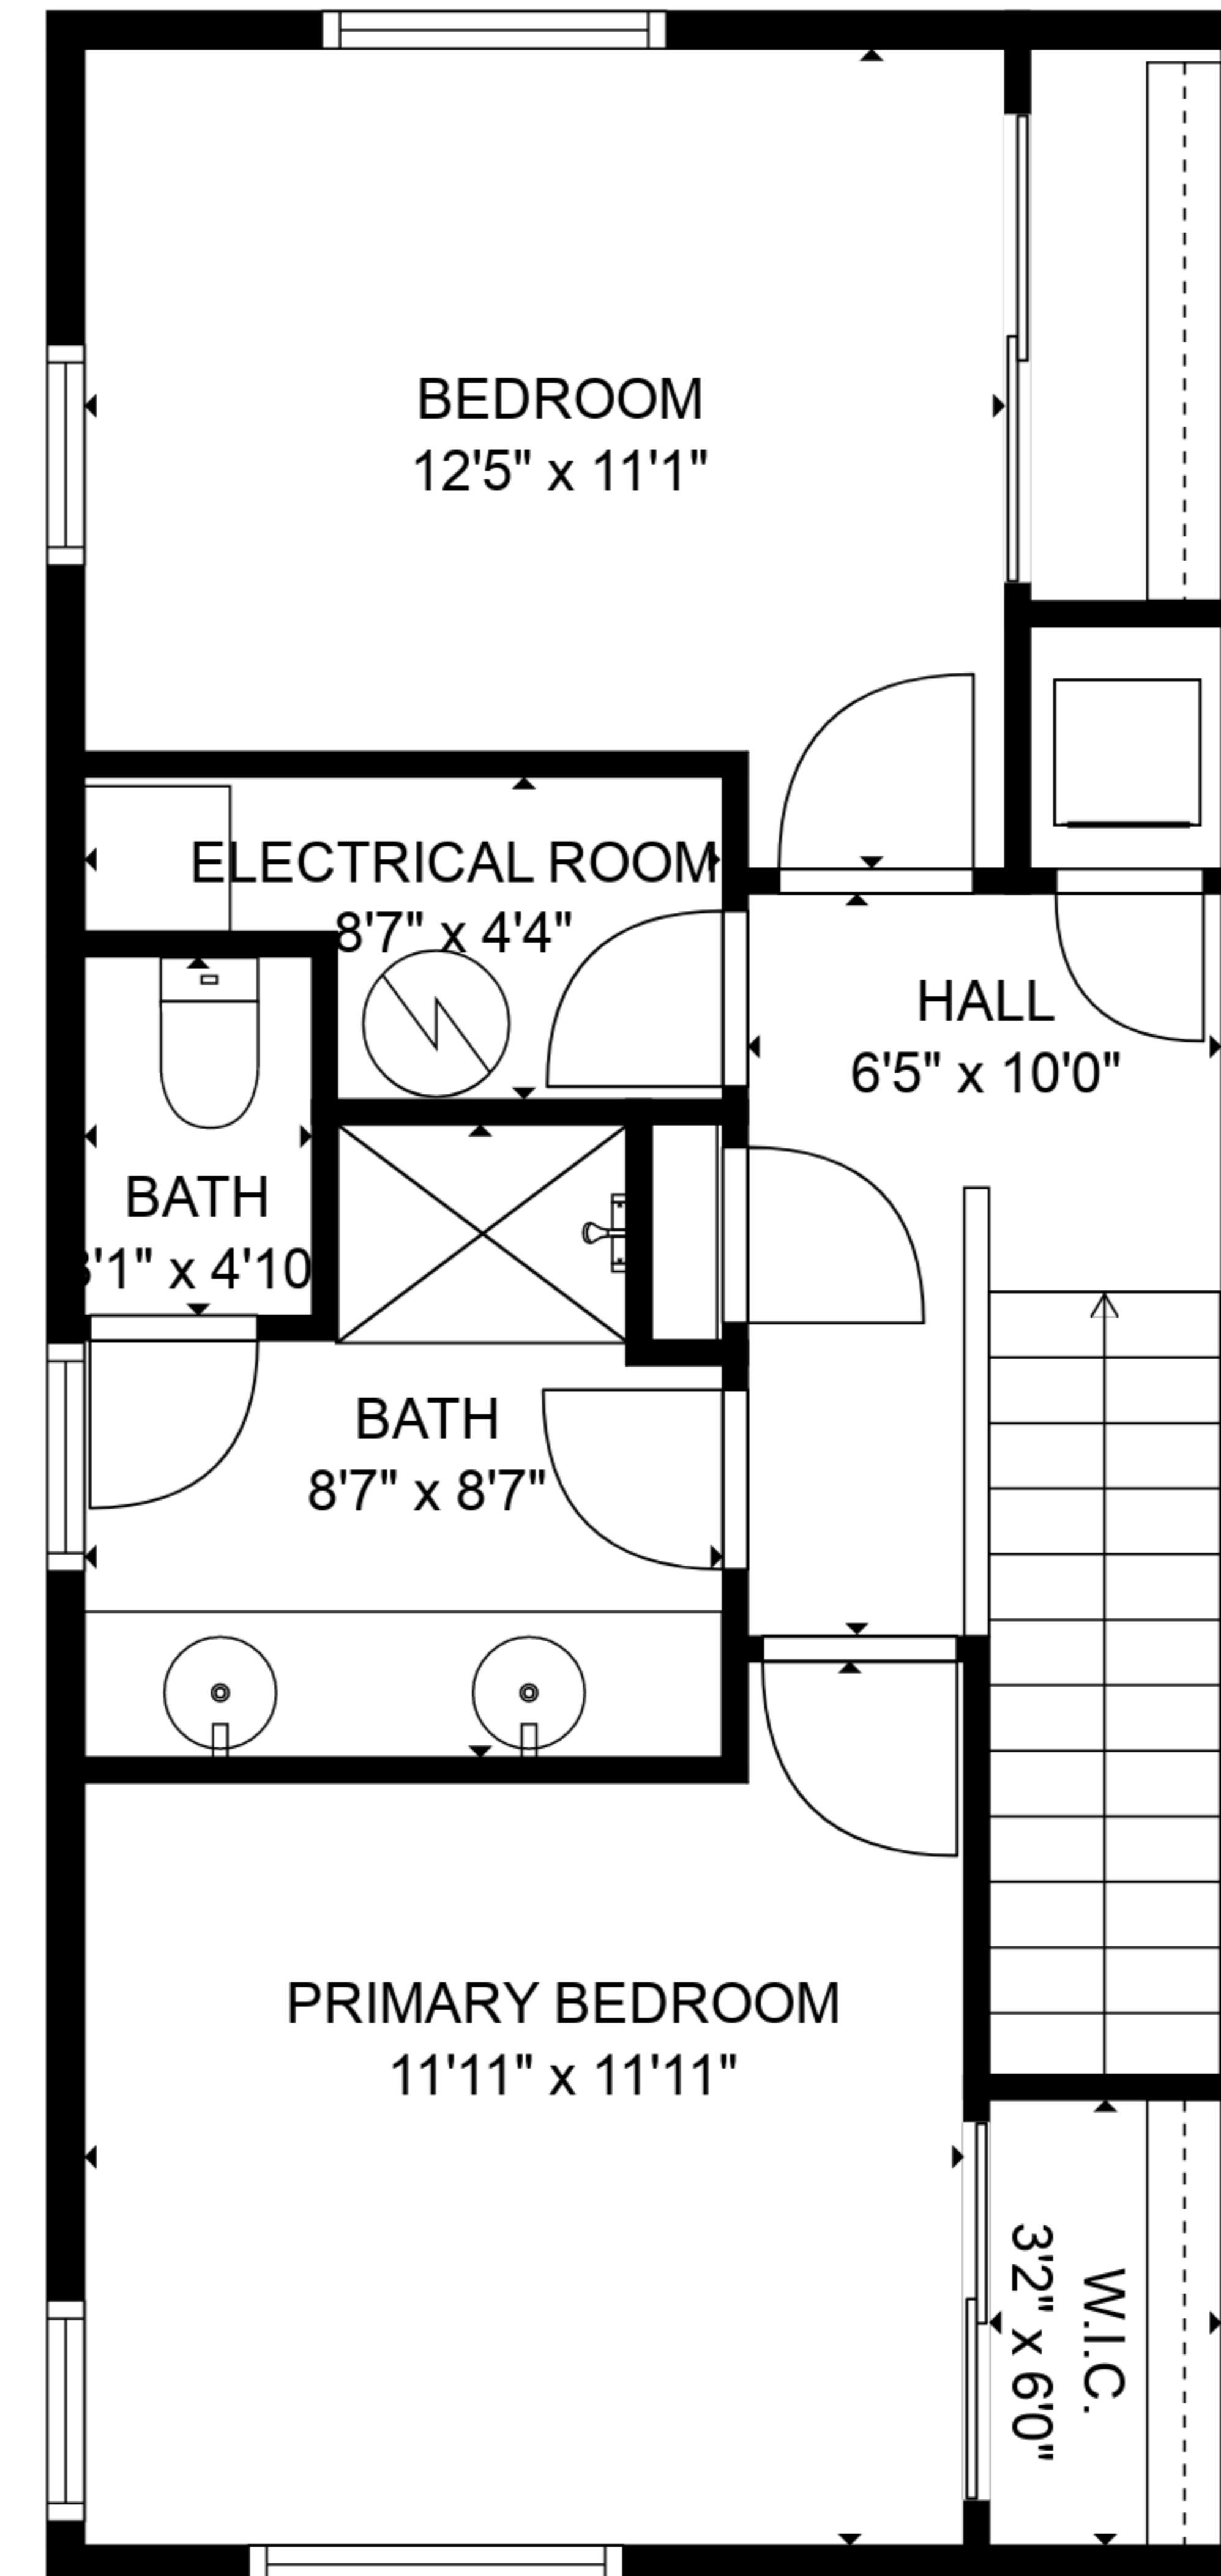

TOTAL: 1004 sq. ft

FLOOR 1: 515 sq. ft, FLOOR 2: 489 sq. ft

EXCLUDED AREAS: PATIO: 158 sq. ft, PORCH: 83 sq. ft, ELECTRICAL ROOM: 30 sq. ft

SIZES AND DIMENSIONS ARE APPROXIMATE, ACTUAL MAY VARY.

TOTAL: 1004 sq. ft

FLOOR 1: 515 sq. ft, FLOOR 2: 489 sq. ft

EXCLUDED AREAS: PATIO: 158 sq. ft, PORCH: 83 sq. ft, ELECTRICAL ROOM: 30 sq. ft

SIZES AND DIMENSIONS ARE APPROXIMATE, ACTUAL MAY VARY.

FLOOR 1

FLOOR 2

TOTAL: 1004 sq. ft

FLOOR 1: 515 sq. ft, FLOOR 2: 489 sq. ft

EXCLUDED AREAS: PATIO: 158 sq. ft, PORCH: 83 sq. ft, ELECTRICAL ROOM: 30 sq. ft

SIZES AND DIMENSIONS ARE APPROXIMATE, ACTUAL MAY VARY.