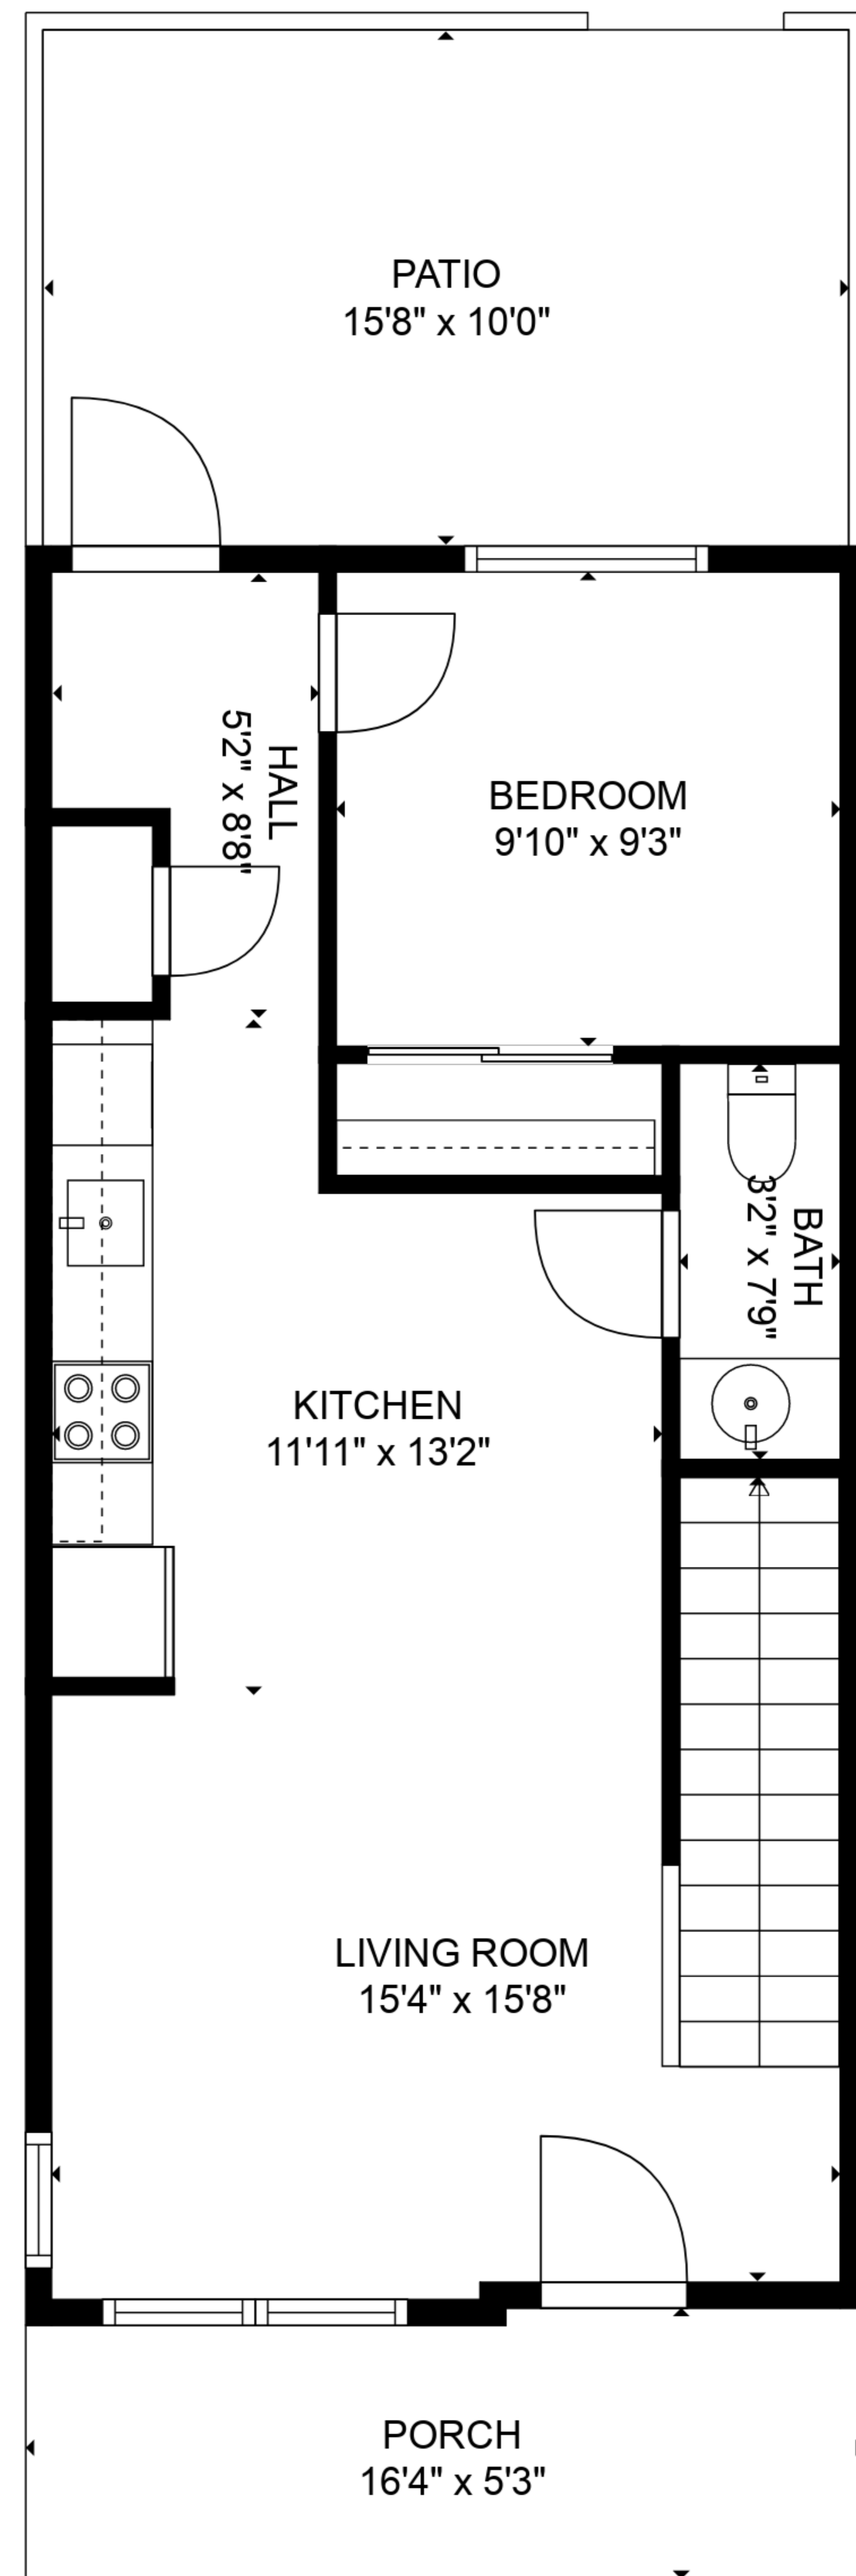

TOTAL: 1004 sq. ft

FLOOR 1: 515 sq. ft, FLOOR 2: 489 sq. ft

EXCLUDED AREAS: PATIO: 158 sq. ft, PORCH: 83 sq. ft, ELECTRICAL ROOM: 30 sq. ft

SIZES AND DIMENSIONS ARE APPROXIMATE, ACTUAL MAY VARY.

TOTAL: 1004 sq. ft

FLOOR 1: 515 sq. ft, FLOOR 2: 489 sq. ft

EXCLUDED AREAS: PATIO: 158 sq. ft, PORCH: 83 sq. ft, ELECTRICAL ROOM: 30 sq. ft

SIZES AND DIMENSIONS ARE APPROXIMATE, ACTUAL MAY VARY.

FLOOR 1

FLOOR 2

TOTAL: 1004 sq. ft

FLOOR 1: 515 sq. ft, FLOOR 2: 489 sq. ft

EXCLUDED AREAS: PATIO: 158 sq. ft, PORCH: 83 sq. ft, ELECTRICAL ROOM: 30 sq. ft

SIZES AND DIMENSIONS ARE APPROXIMATE, ACTUAL MAY VARY.